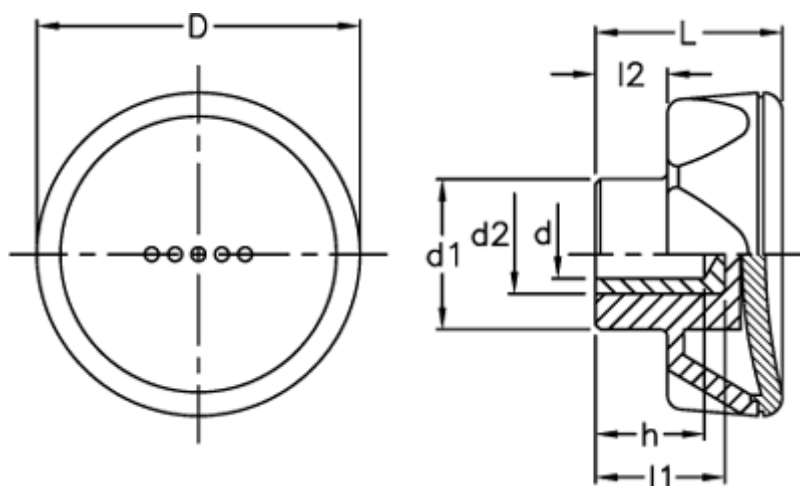

Article number: 23052216064

Description: E+G Lobe knob
ELK.70-A10-C4 yellow centre cap

Measures

D	= 70
d1	= 32.5
d2	= 22
d H9	= 10
h	= 21
L	= 35
l1	= 25
l2	= 13